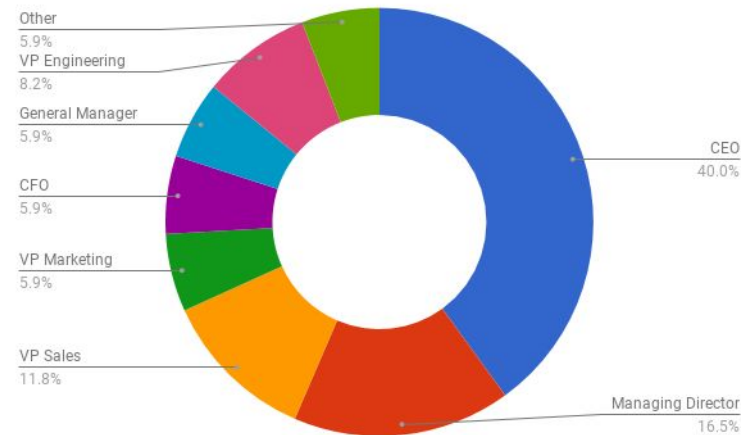

Leadership Panel Composition

The Teamsmith Leadership Guru panel is composed of more than 100 highly respected and successful leaders including more than 50 CEOs and C Levels. We have Gurus from Fortune 500 public companies, and also many highly respected VP's and Managers from Engineering, Marketing, Sales, Product, Finance, and more that are all ready to share decades of knowledge with you.